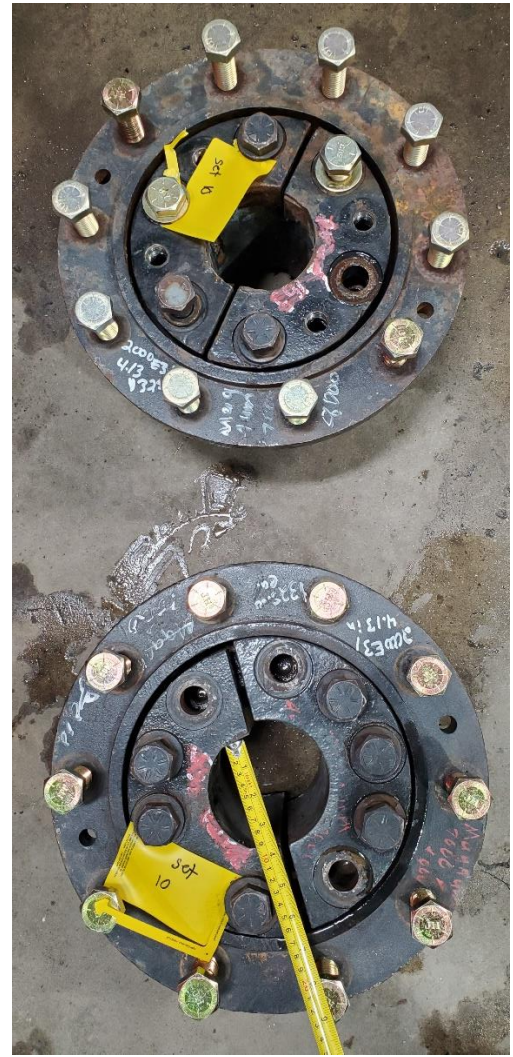

Large Frame Puma front fenders . Missing swivel mount , has a crack at the mount strip on the 1 fender . 25" wide **\$500.**

Maxxum or small frame Puma Front fenders ,Missing swivel mount , looks almost new 18" wide . **\$550**

Mx Maxxum 2wd front fenders 13" wide **\$450.**

New, take off .of Caseih Vestrum .comes with swivel mounts and all possible fit maxxum also 18" wide

\$1500

Set 1,2,3,4,5,9,10

Fit .2005 and newer
Caseih maxxum,
Puma

Tractor . also may fit
some Newholland

\$900.00 a set

Misc Dual
Hub
Give an
Offer

Set 1 ,2,3,4,5,9,10
Fit .2005 and
newer Caseih
maxxum, Puma
Tractor . also may
fit some
Newholland

\$900.00 a set

4" round off a McCormick, may fit
Case ih mx Maxxum **\$900**

Set 6,7,11
4.5" Axle
Round/
keywayed
Fits
Magnum
and more

\$900 a set

Set

Three Point Arms

Set 1

Set 2

7200 series
Magnum

\$750.