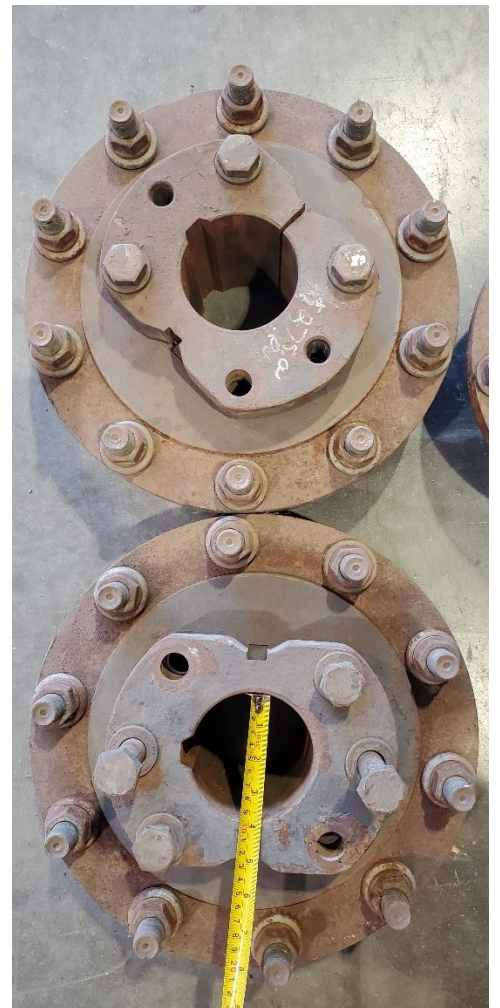

Large Frame Puma front fenders . Missing swivel mount , has a crack at the mount strip on the 1 fender . 25" wide **\$500.**

Maxxum or small frame Puma Front fenders ,Missing swivel mount , looks almost new 18" wide . **\$550**

Mx Maxxum 2wd front fenders 13" wide **\$450.**

New, take off .of Caseih Vestrum .comes with swivel mounts and all possible fit maxxum also 18" wide

\$1500

Set 1,2,3,4,5,9,10

Fit .2005 and newer
Caseih maxxum,
Puma

Tractor . also may fit
some Newholland

\$900.00 a set

Misc Dual
Hub
Give an
Offer

Set 1 ,2,3,4,5,9,10
Fit .2005 and
newer Caseih
maxxum, Puma
Tractor . also may
fit some
Newholland

\$900.00 a set

4" round off a McCormick, may fit
Case ih mx Maxxum **\$900**

Set 6,7,11
4.5" Axle
Round/
keywayed
Fits
Magnum
and more

\$900 a set

Set

Three Point Arms

Set 1

Set 2

7200 series
Magnum

\$750.