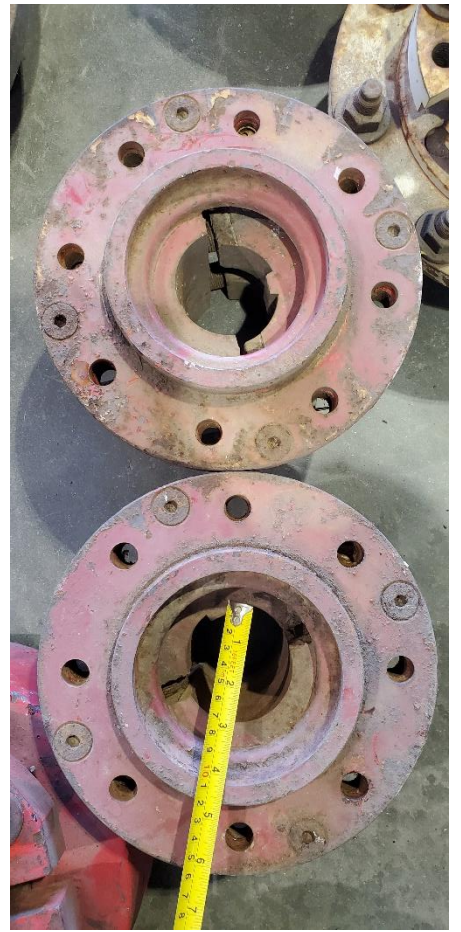

Large Frame Puma front fenders . Missing swivel mount , has a crack at the mount strip on the 1 fender . 25" wide **\$500.**

Maxxum or small frame Puma Front fenders ,Missing swivel mount , looks almost new 18" wide . **\$550**

Mx Maxxum 2wd front fenders 13" wide **\$450.**

New, take off .of Caseih Vestrum .comes with swivel mounts and all possible fit maxxum also 18" wide

\$1500

Set 1,2,3,4,5,9,10

Fit .2005 and newer
Caseih maxxum,
Puma

Tractor . also may fit
some Newholland

\$900.00 a set

Misc Dual
Hub
Give an
Offer

Set 1 ,2,3,4,5,9,10
Fit .2005 and
newer Caseih
maxxum, Puma
Tractor . also may
fit some
Newholland

\$900.00 a set

4" round off a McCormick, may fit
Case ih mx Maxxum **\$900**

Set 6,7,11
4.5" Axle
Round/
keywayed
Fits
Magnum
and more

\$900 a set

Set

Three Point Arms

Set 1

Set 2

7200 series
Magnum

\$750.