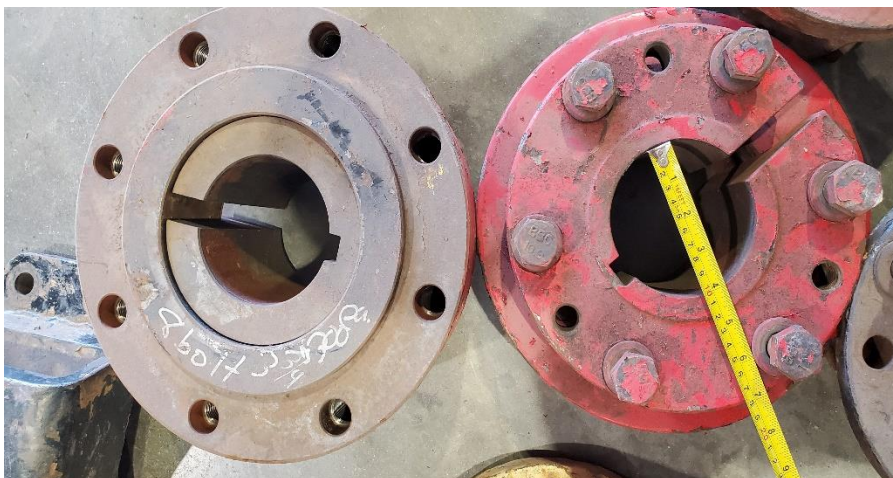

Tractor . also may fit
some Newholland

\$900.00 a set

Misc Dual
Hub
Give an
Offer

Set 1 ,2,3,4,5,9,10
Fit .2005 and
newer Caseih
maxxum, Puma
Tractor . also may
fit some
Newholland

\$900.00 a set

4" round off a McCormick, may fit
Case ih mx Maxxum **\$900**

Set 6,7,11
4.5" Axle
Round/
keywayed
Fits
Magnum
and more

\$900 a set

Set

Three Point Arms

Set 1

Set 2

7200 series
Magnum

\$750.